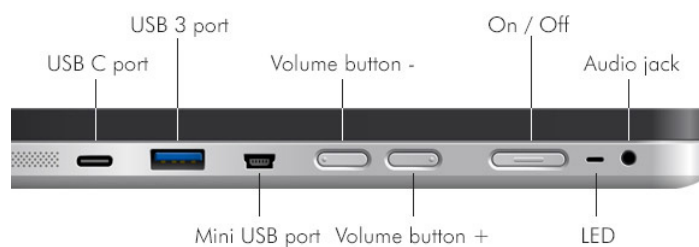

Buttons and connectivity

USB C port
USB 3 port
Mini USB port
Volume-up button
Volume-down button
ON/OFF
Audio jack
Micro SD card
Micro HDMI port
USB C port / Power supply

Wireless connectivity Wi-Fi - Wi-Fi 5 IEEE 802.11.
Bluetooth - Bluetooth 4.1.