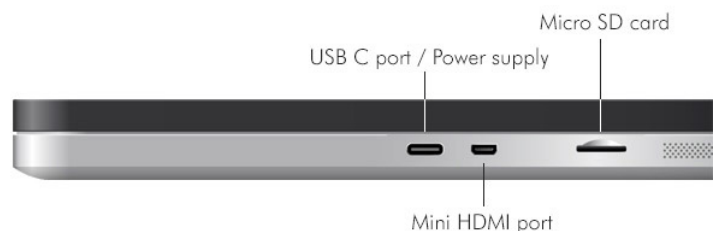

Buttons and connectivity

USB C port
USB 3 port
Mini USB port
Volume-up button
Volume-down button
ON/OFF
Audio jack
Micro SD card
Micro HDMI port
USB C port / Power supply

Wireless connectivity Wi-Fi - Wi-Fi 5 IEEE 802.11.
Bluetooth - Bluetooth 4.1.