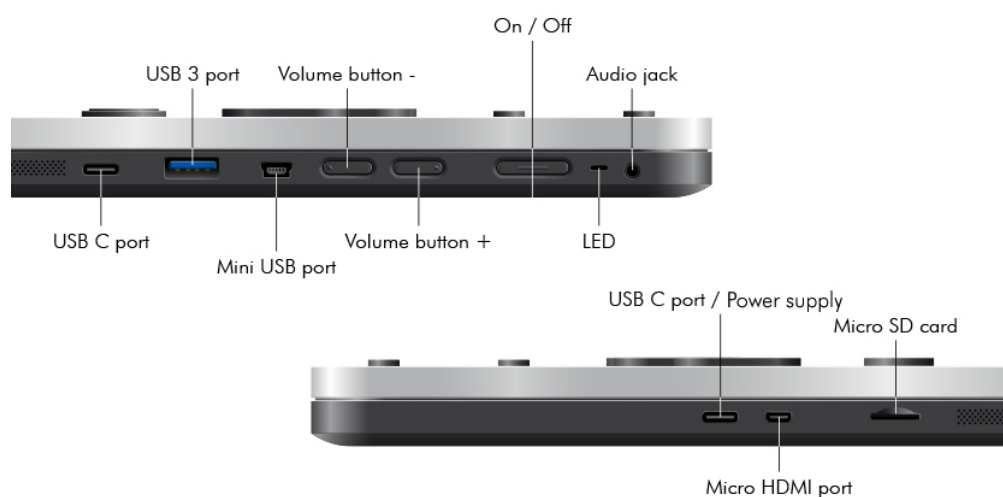

Product

Anodised aluminum case - Highly resistant aluminum oxide surface treatment.

Heavy-duty mechanical Braille® keyboard.

Integrated 32-cell Braille display.

Physical On/Off and volume control buttons.

Buttons and connectivity

- USB C port
- USB 3 port
- Mini USB port
- Volume-up button
- Volume-down button
- ON/OFF
- Audio jack
- Micro SD card
- Micro HDMI port
- USB C port / Power supply

Wireless connectivity Wi-Fi - Wi-Fi 5 IEEE 802.11.
Bluetooth - Bluetooth 4.1.